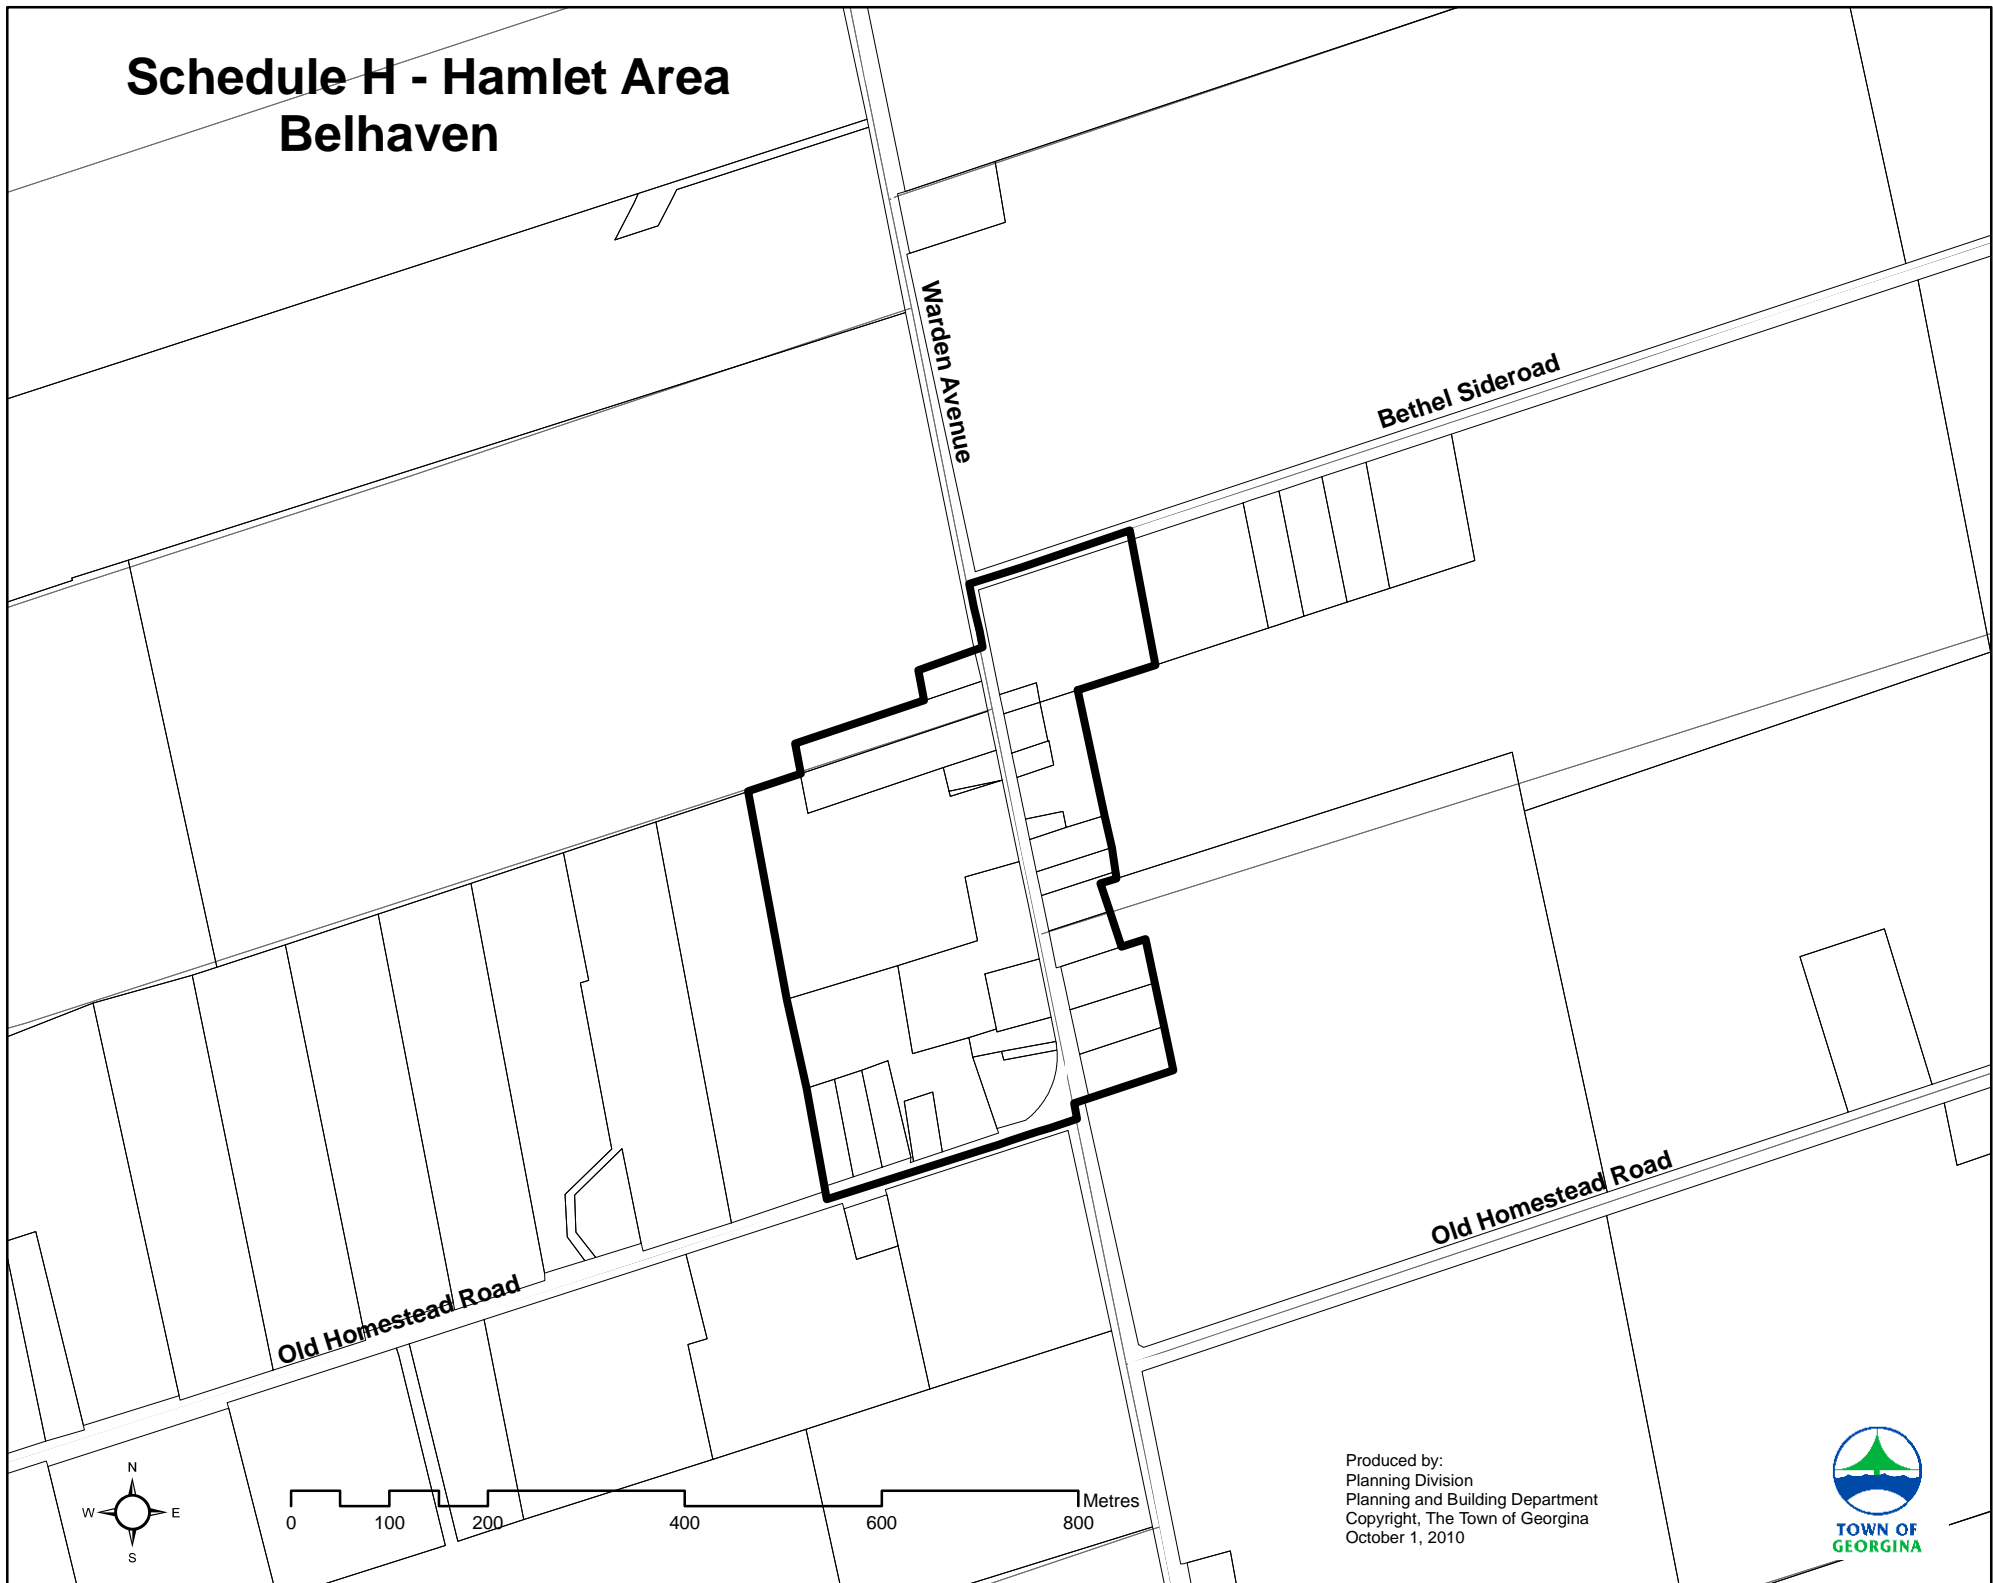

# Schedule H - Hamlet Area Belhaven

Produced by:  
Planning Division  
Planning and Building Department  
Copyright, The Town of Georgina  
October 1, 2010