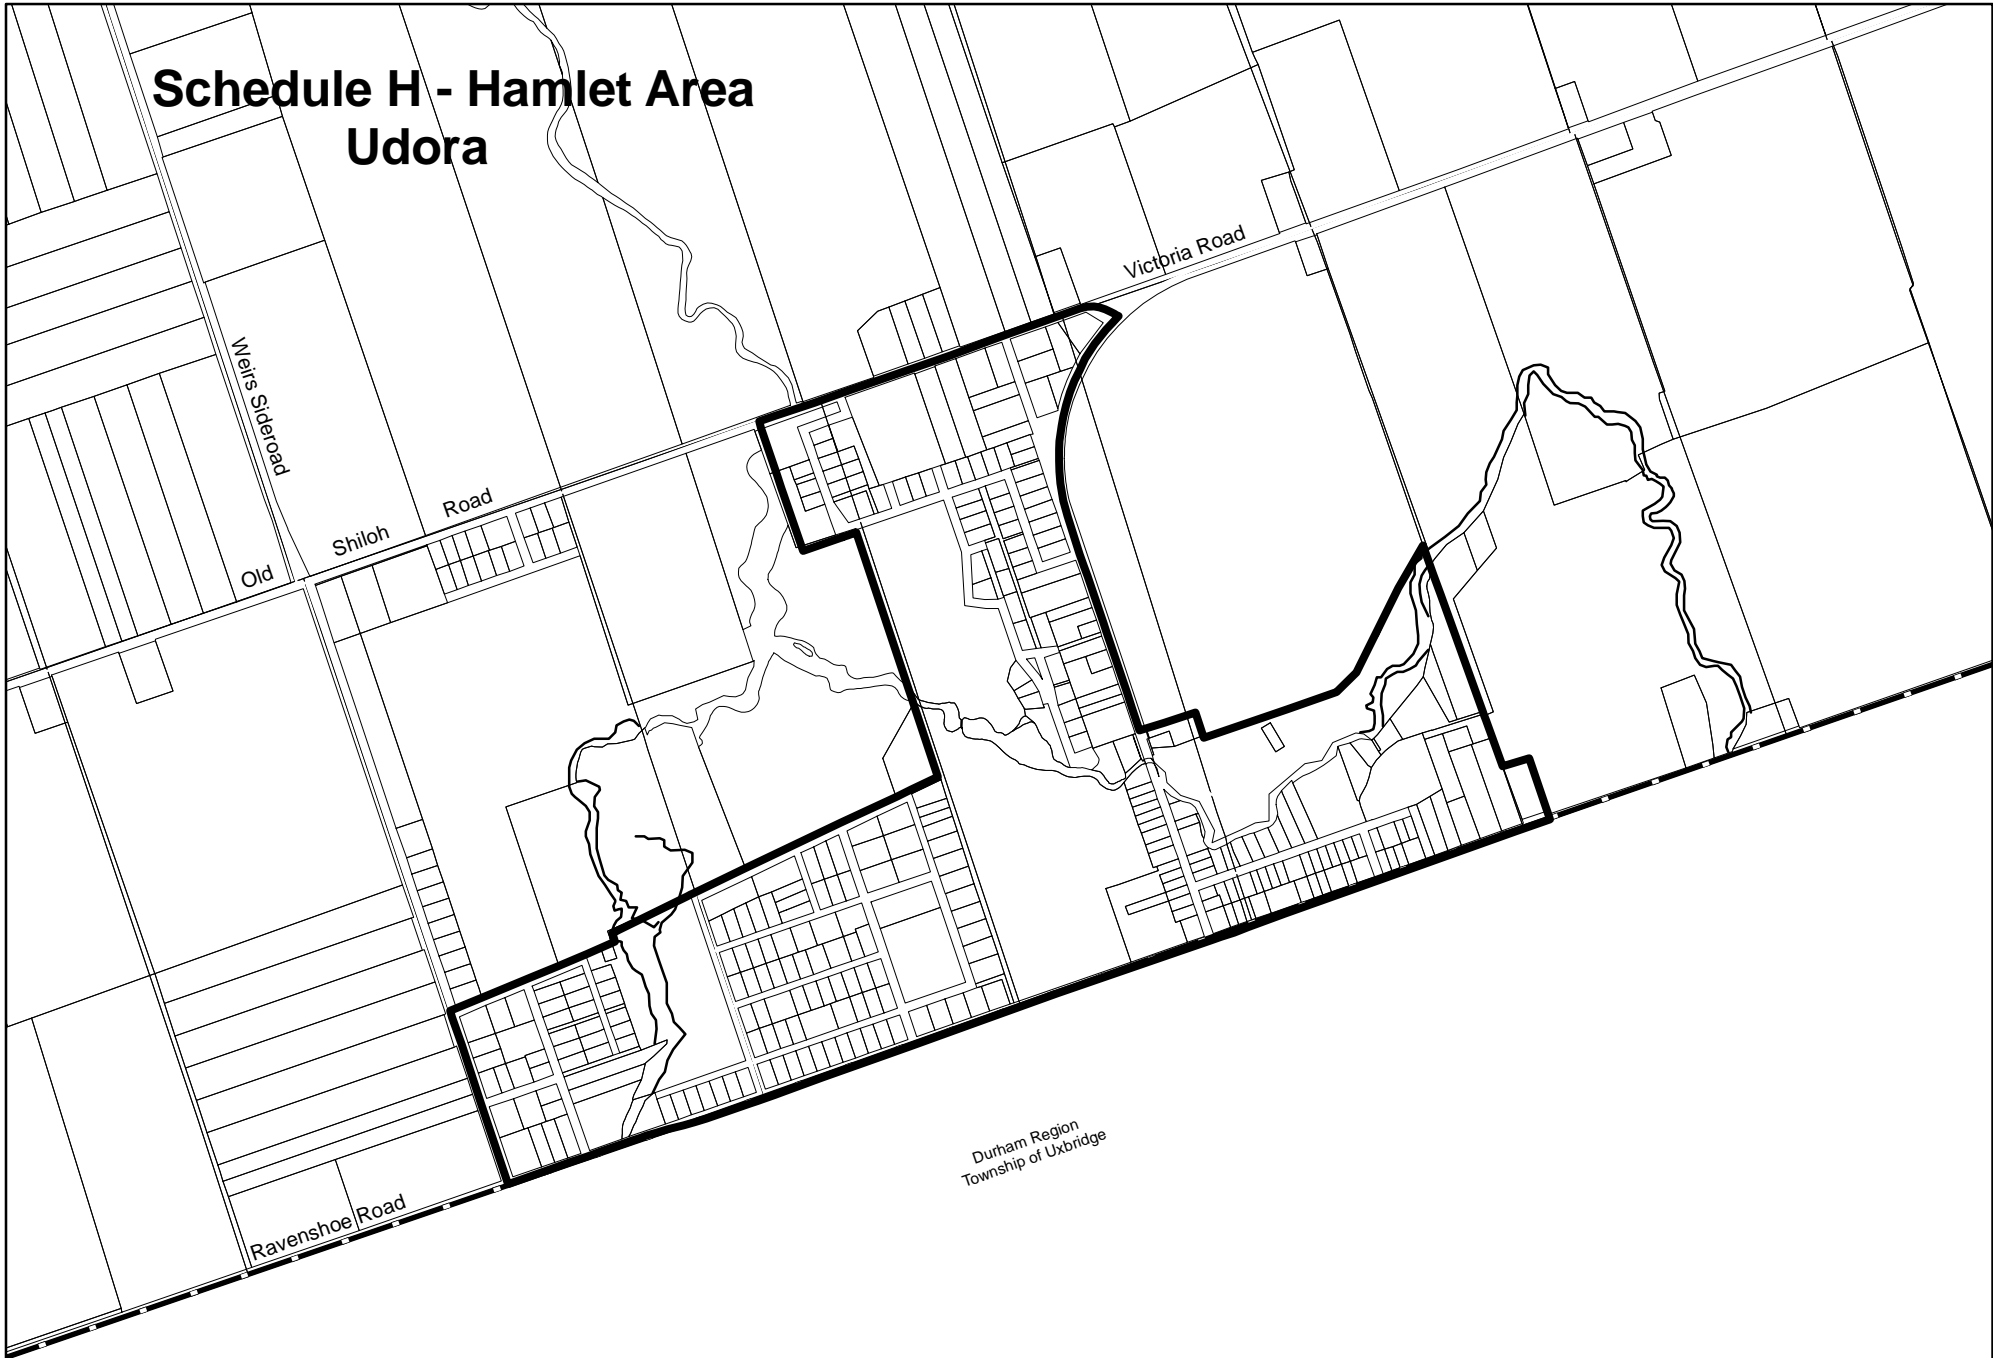

Schedule H - Hamlet Area Udora

Durham Region
Township of Uxbridge