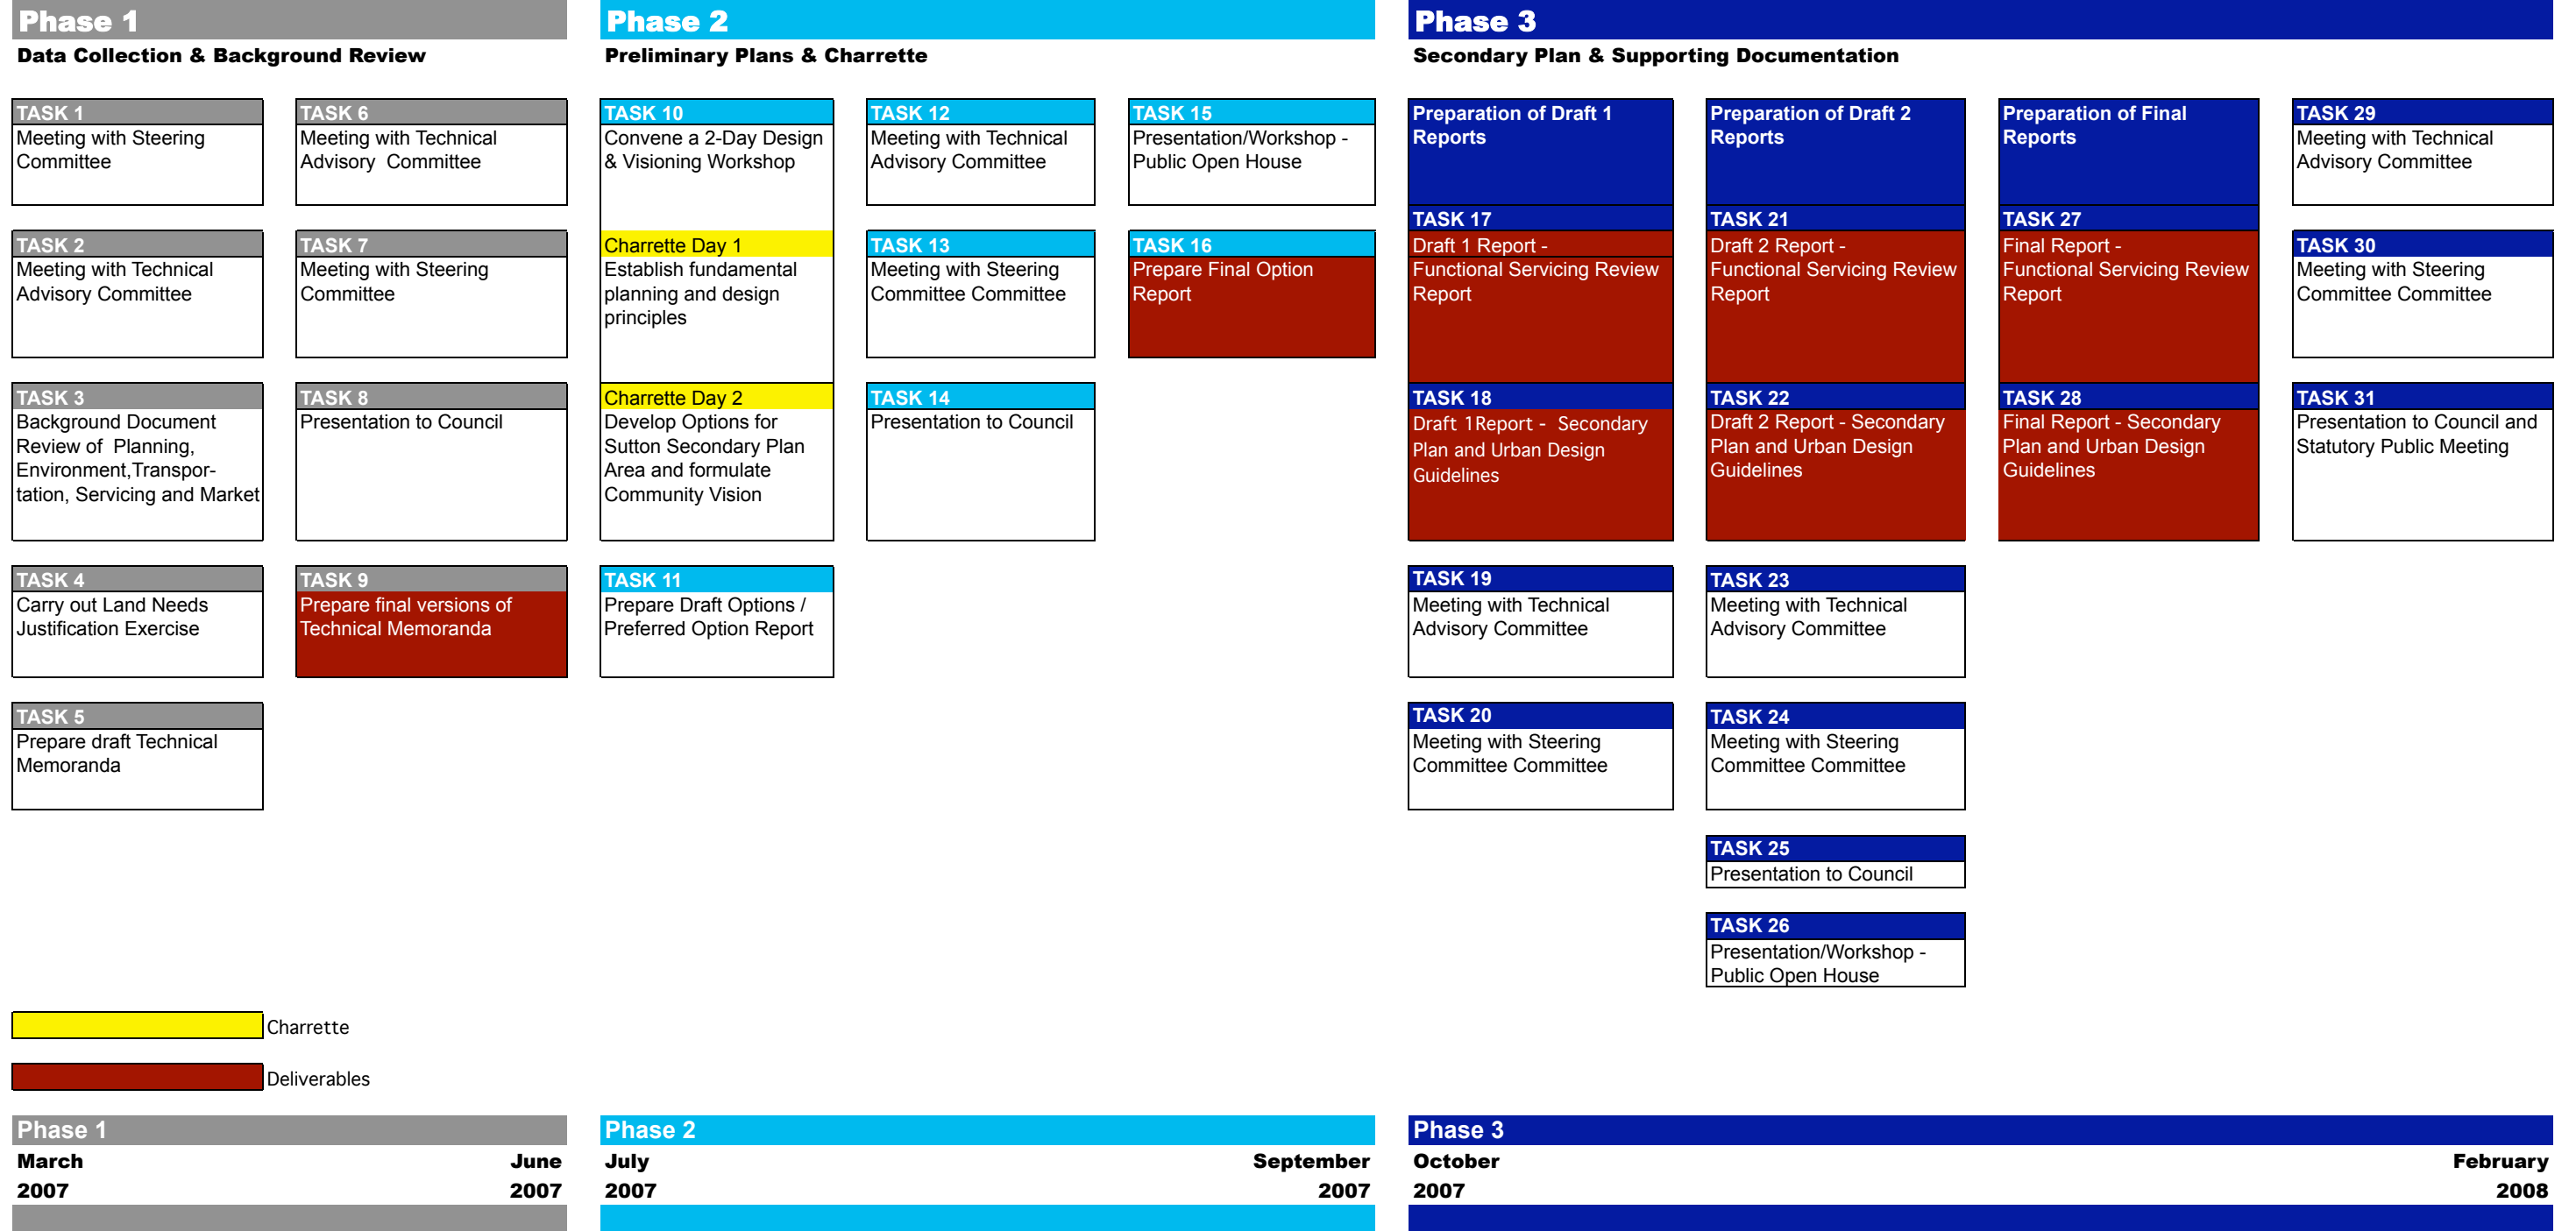

Town of Georgina - Sutton Secondary Plan Review Study

Exhibit 1: Work Program / Schedule