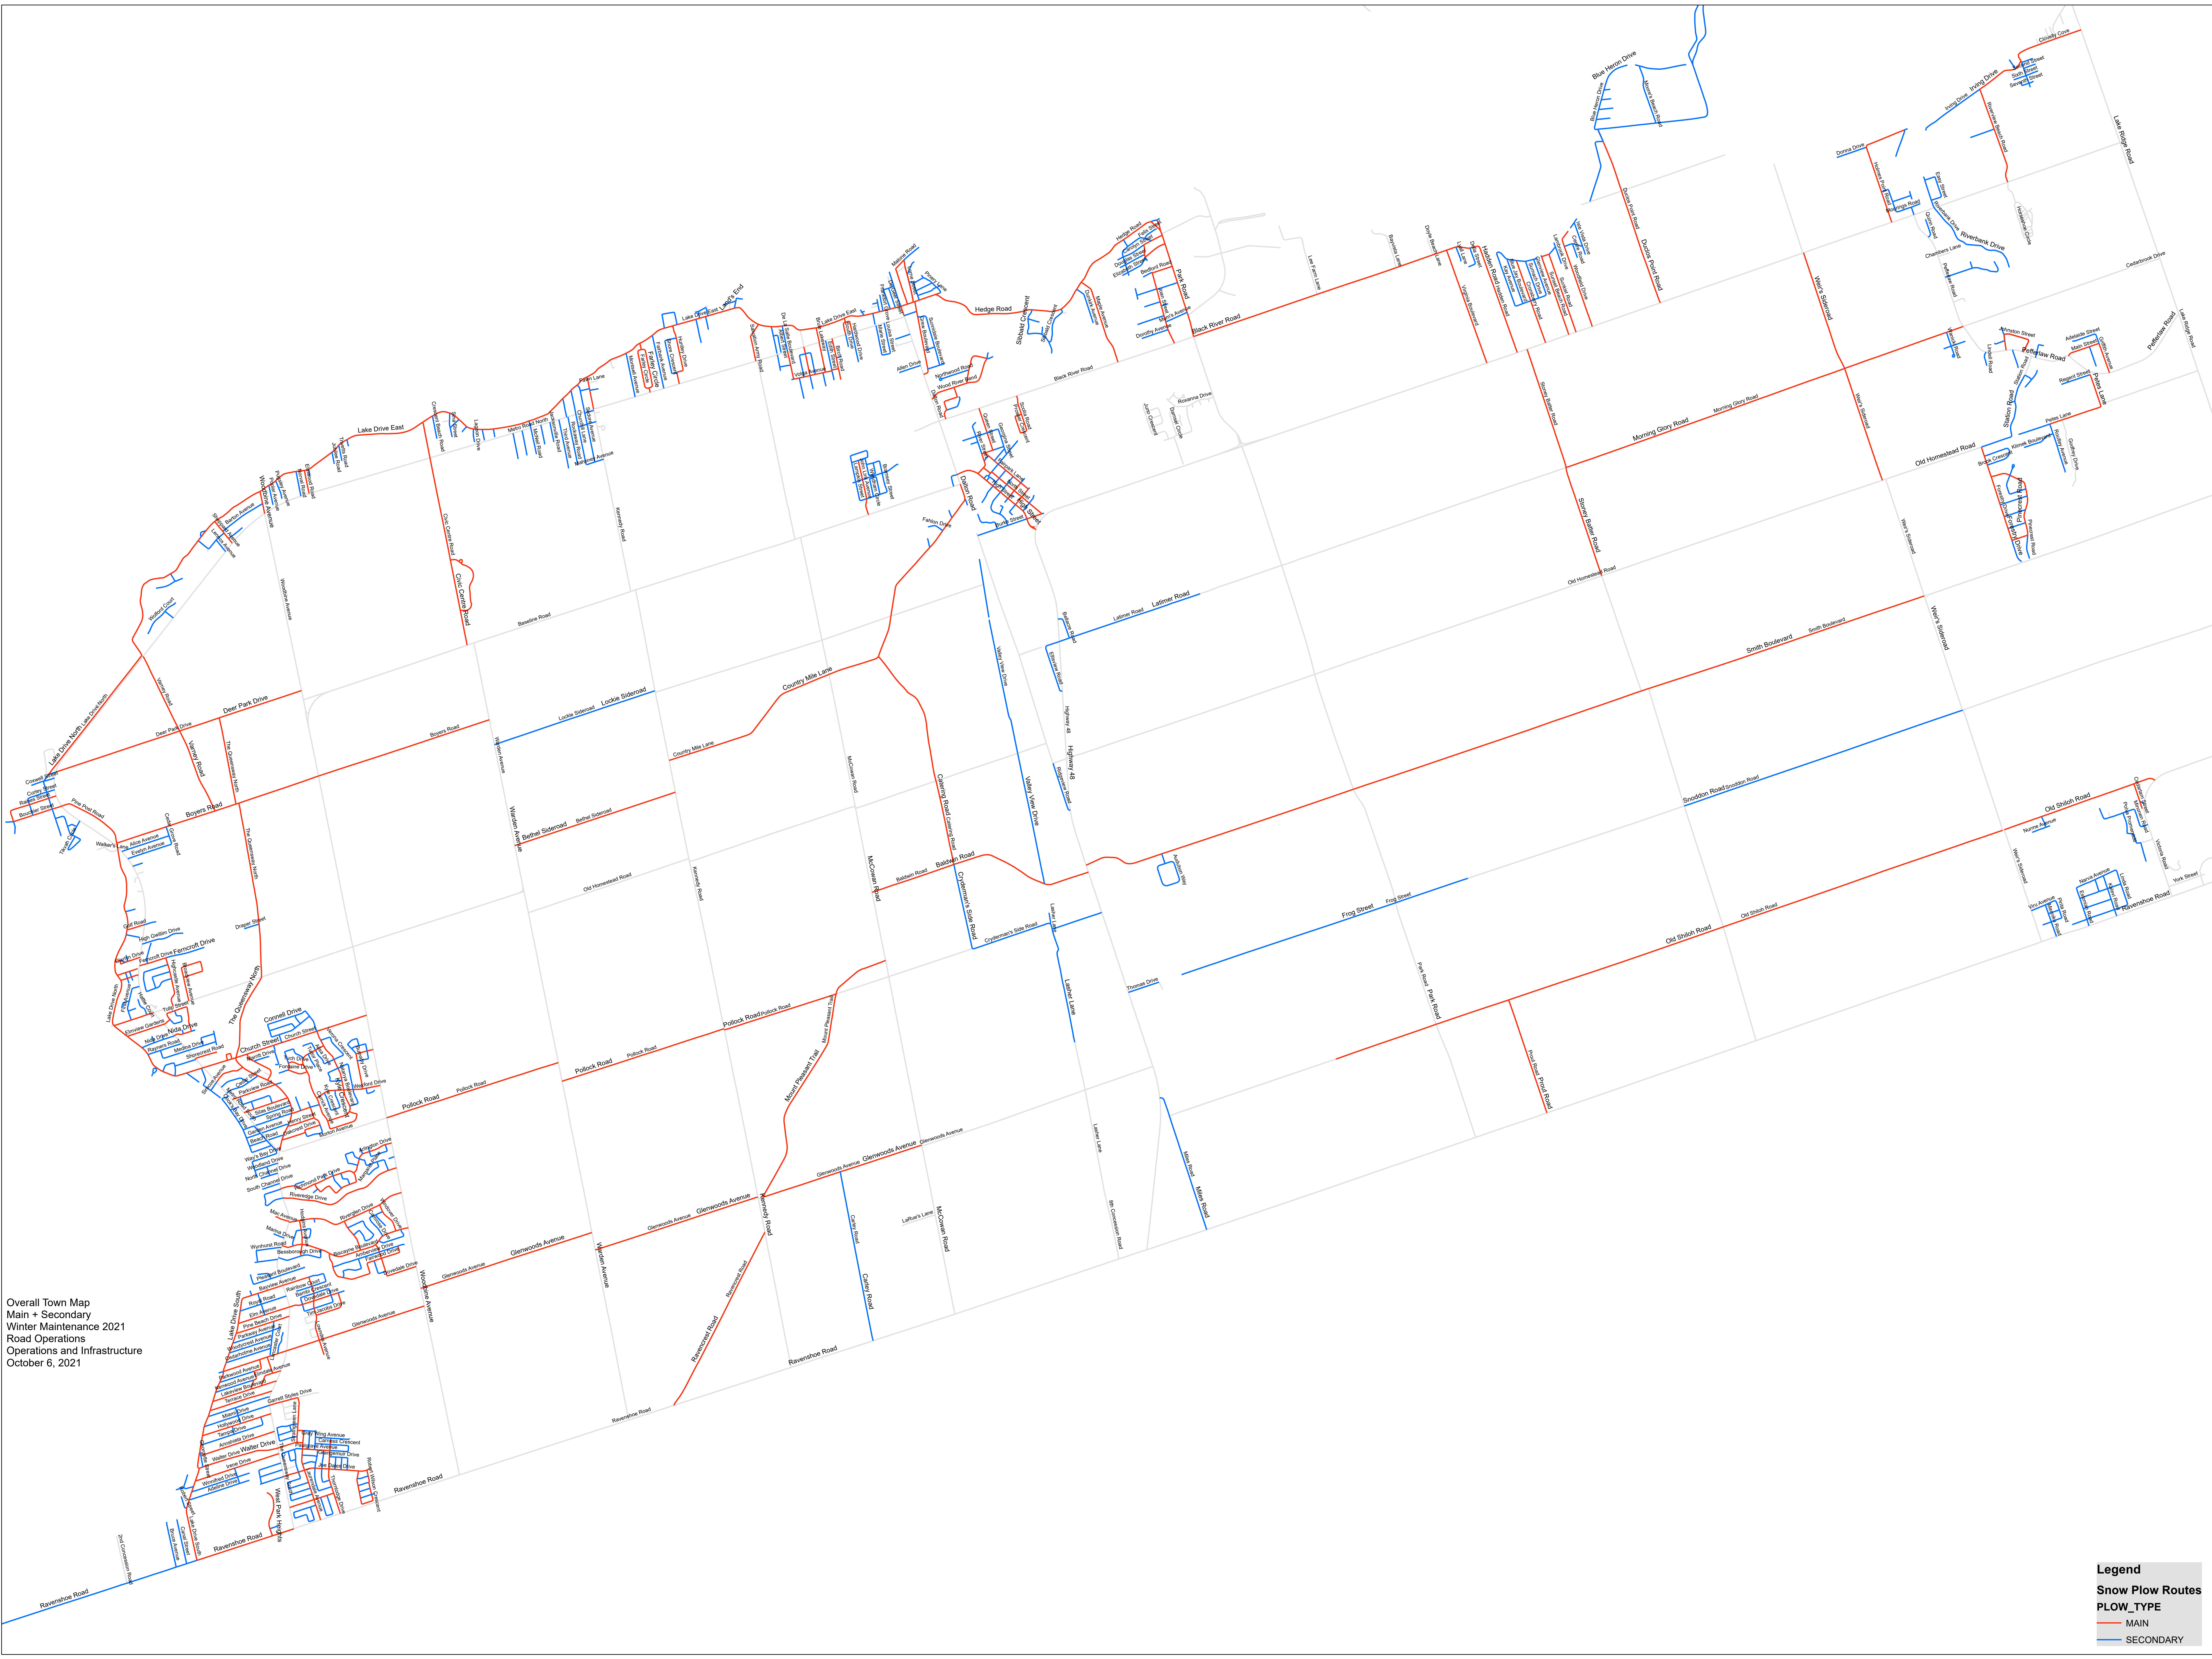

Overall Town Map
Main + Secondary
Winter Maintenance 2021
Road Operations
Operations and Infrastructure
October 6, 2021

Legend
Snow Plow Routes
PLOW_TYPE

—	MAIN
—	SECONDARY