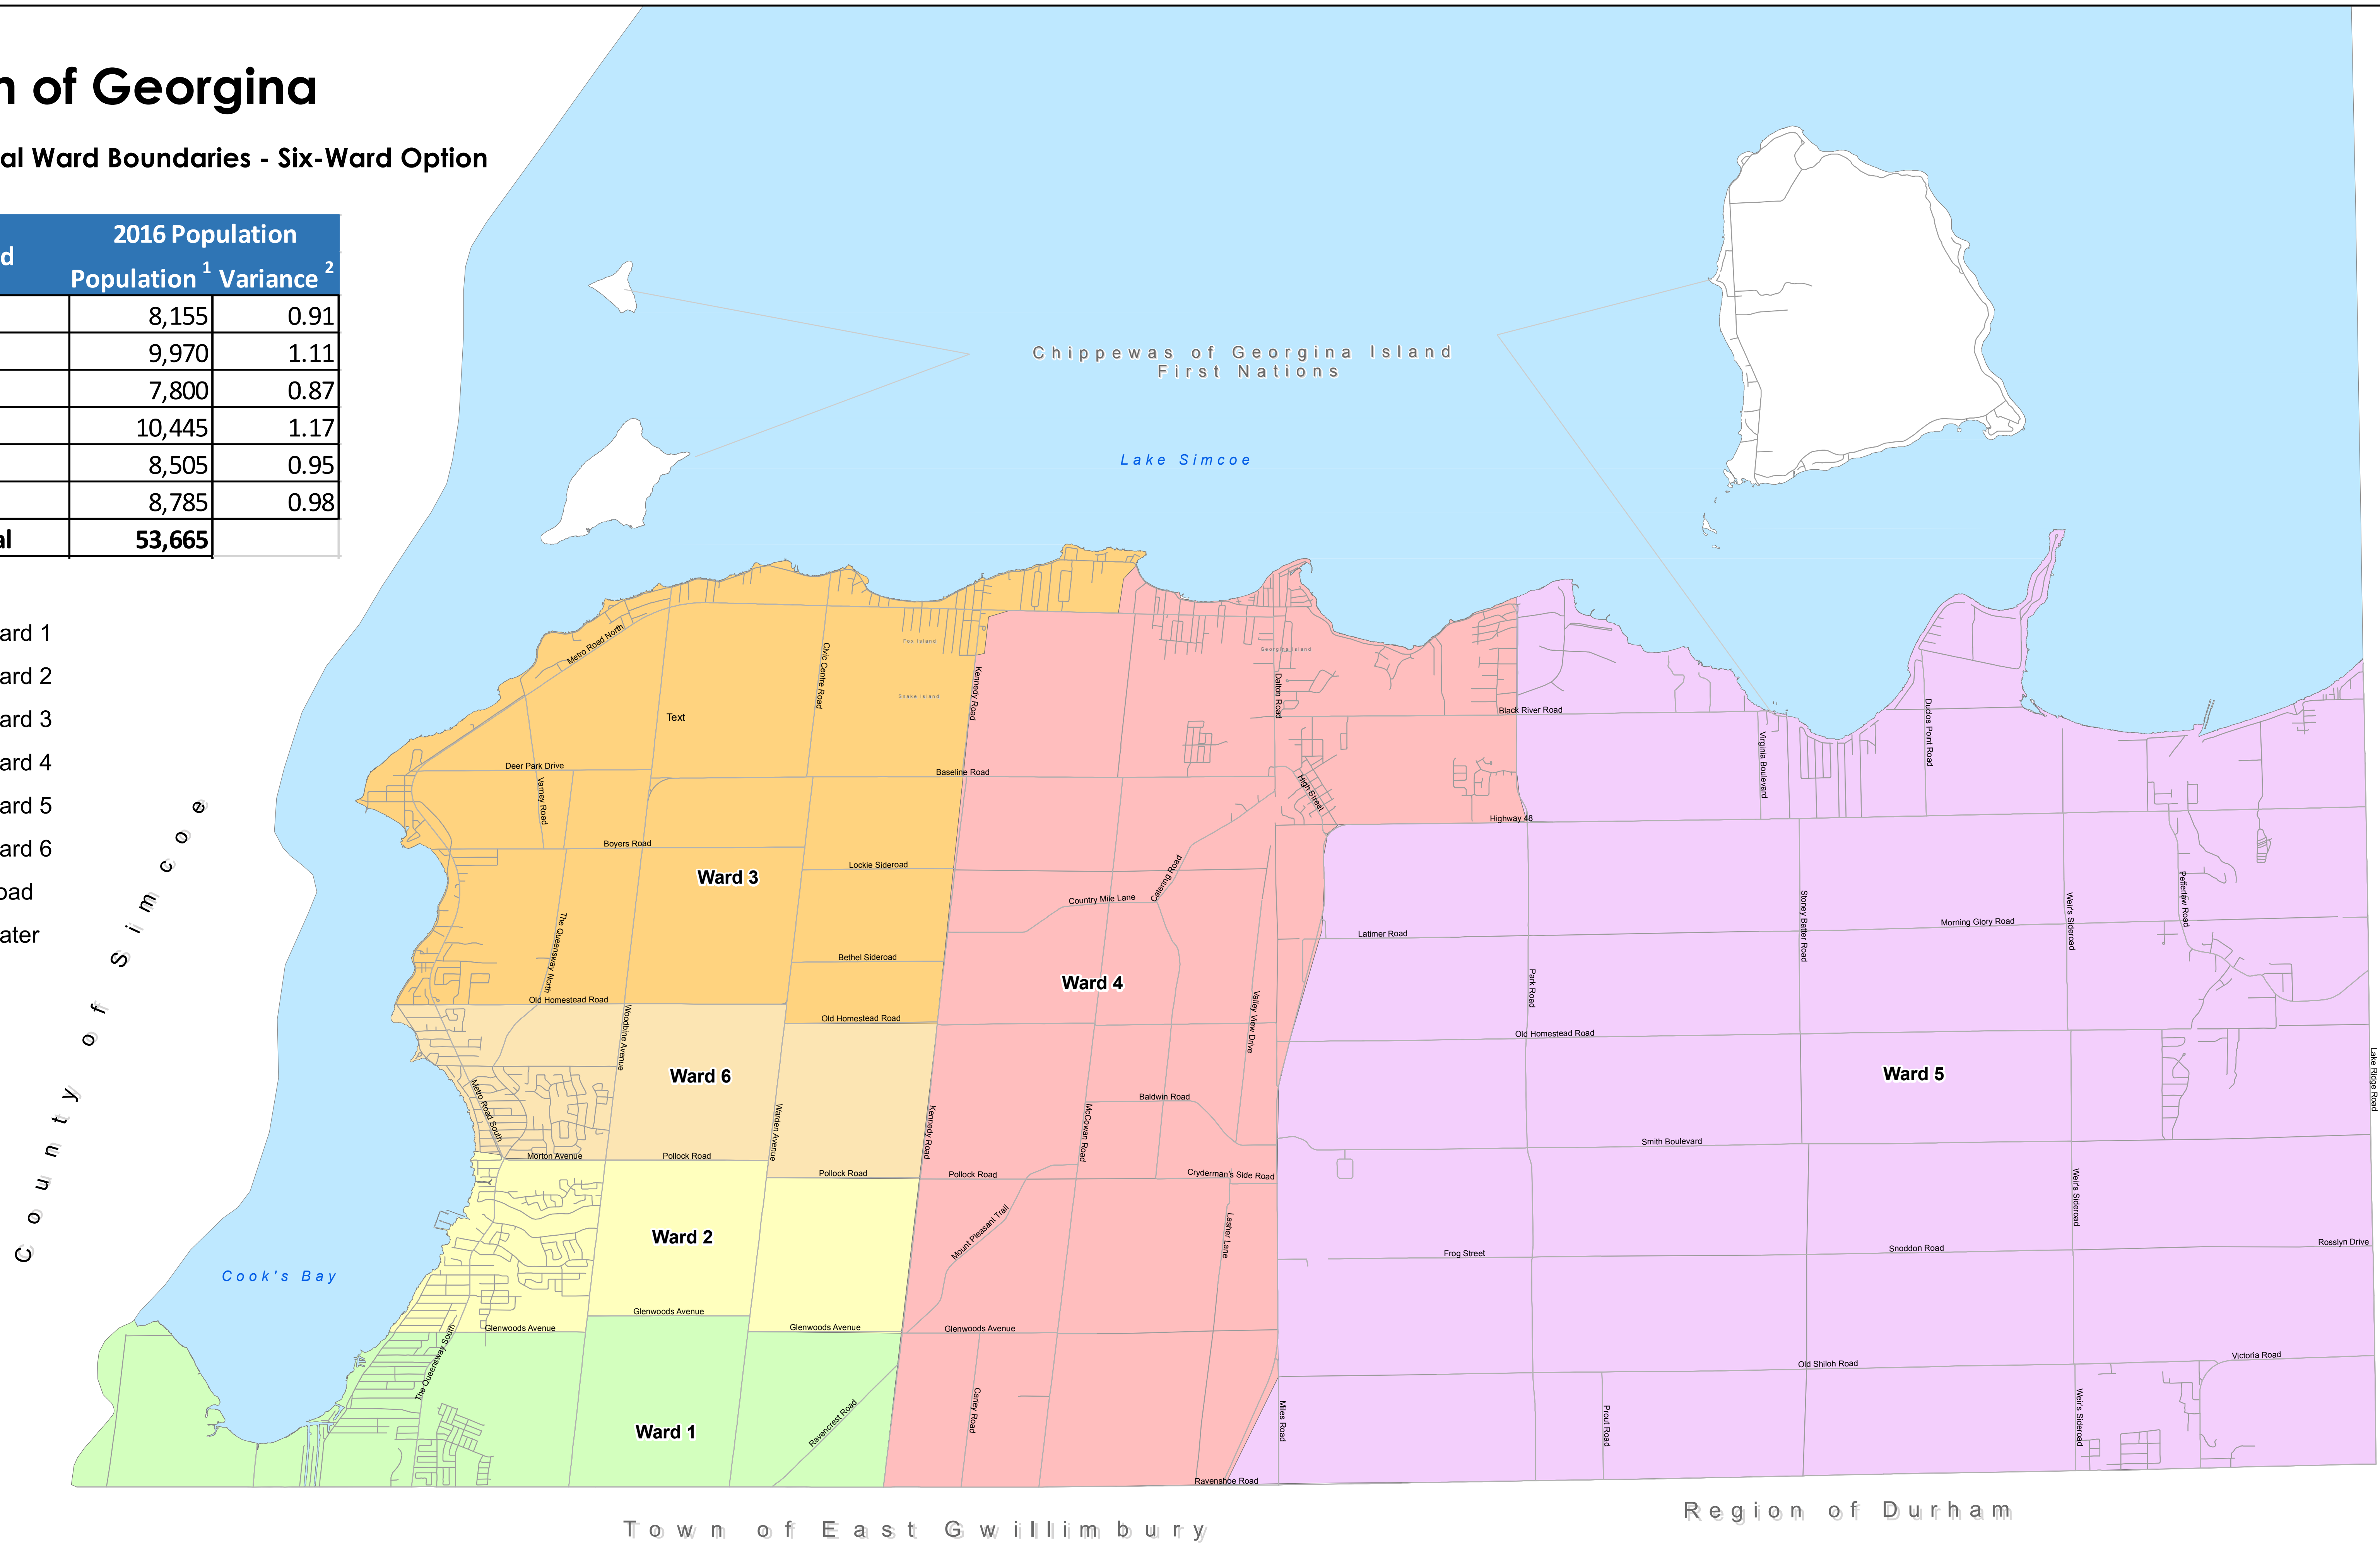

Town of Georgina

Municipal Ward Boundaries - Six-Ward Option

Ward	2016 Population	
	Population ¹	Variance ²
1	8,155	0.91
2	9,970	1.11
3	7,800	0.87
4	10,445	1.17
5	8,505	0.95
6	8,785	0.98
Total	53,665	

- Ward 1
- Ward 2
- Ward 3
- Ward 4
- Ward 5
- Ward 6
- Road
- Water

Produced by:
The Town of Georgina
{Corporate IT} . {Department of Administrative Services}
{June} {2017}

Data Sources:
© Copyright, The Region Of York
and The Municipality of Georgina
© Copyright Queens Printer 2017

(1) Population includes permanent and seasonal population and Census undercounts of approximately 3%.
(2) Variance from average ward size.

June 2017