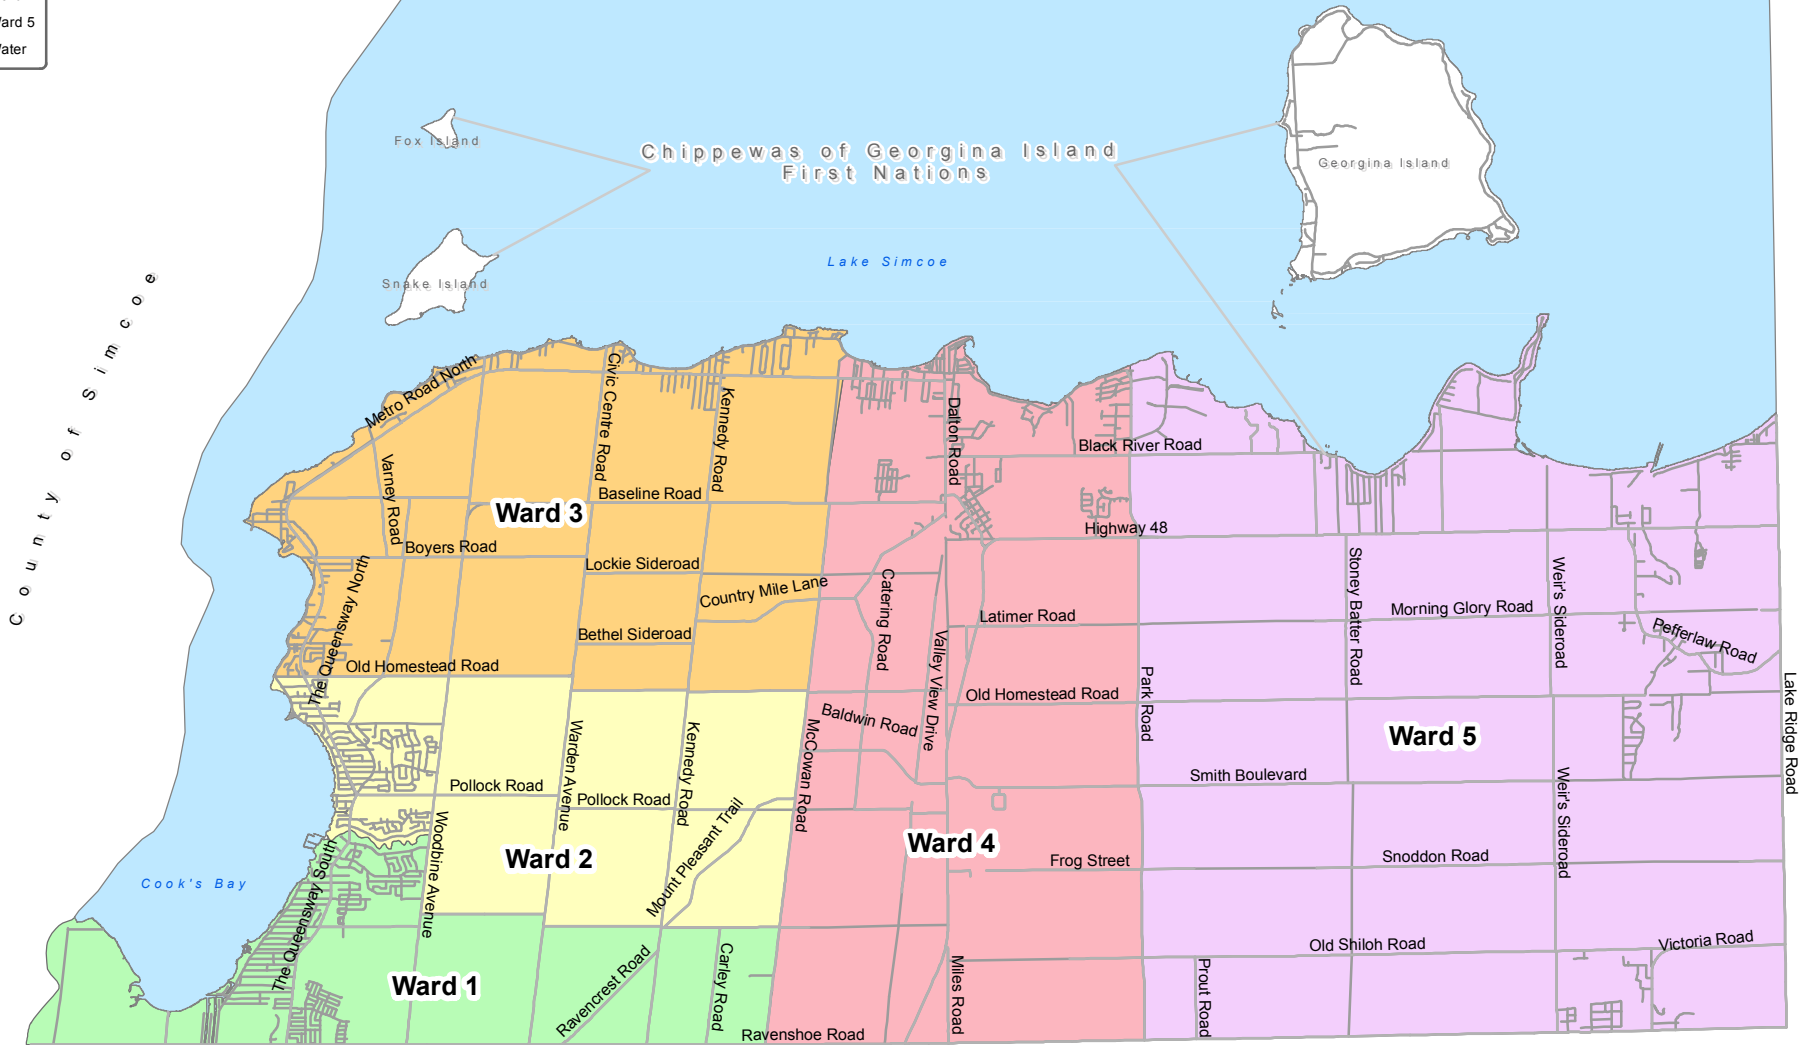

# Town of Georgina - Municipal Ward Boundaries

-  Road
-  Ward 1
-  Ward 2
-  Ward 3
-  Ward 4
-  Ward 5
-  Water

  
 Produced by:  
 The Town of Georgina  
 (Corporate IT) (Department of Administrative Services)  
 (February) 2016  
 Data Sources:  
 © Copyright, The Region Of York  
 and The Municipality of Georgina  
 © Copyright Queens Printer 2016

Town of East Gwillimbury

Region of Durham